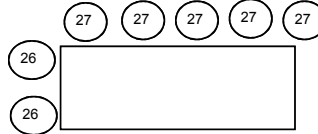

2009 Labor Day Parade Line-up Map

JEFFERSON

LABOR DAY PARADE

Monday, September 7, 2009

Line-up: 7:00 a.m. ~ Start: 9:00 a.m.

Line-up on Olive between Jefferson &

15th Street (Plus some side streets)

Route: East on Olive @ 15th to Tucker,